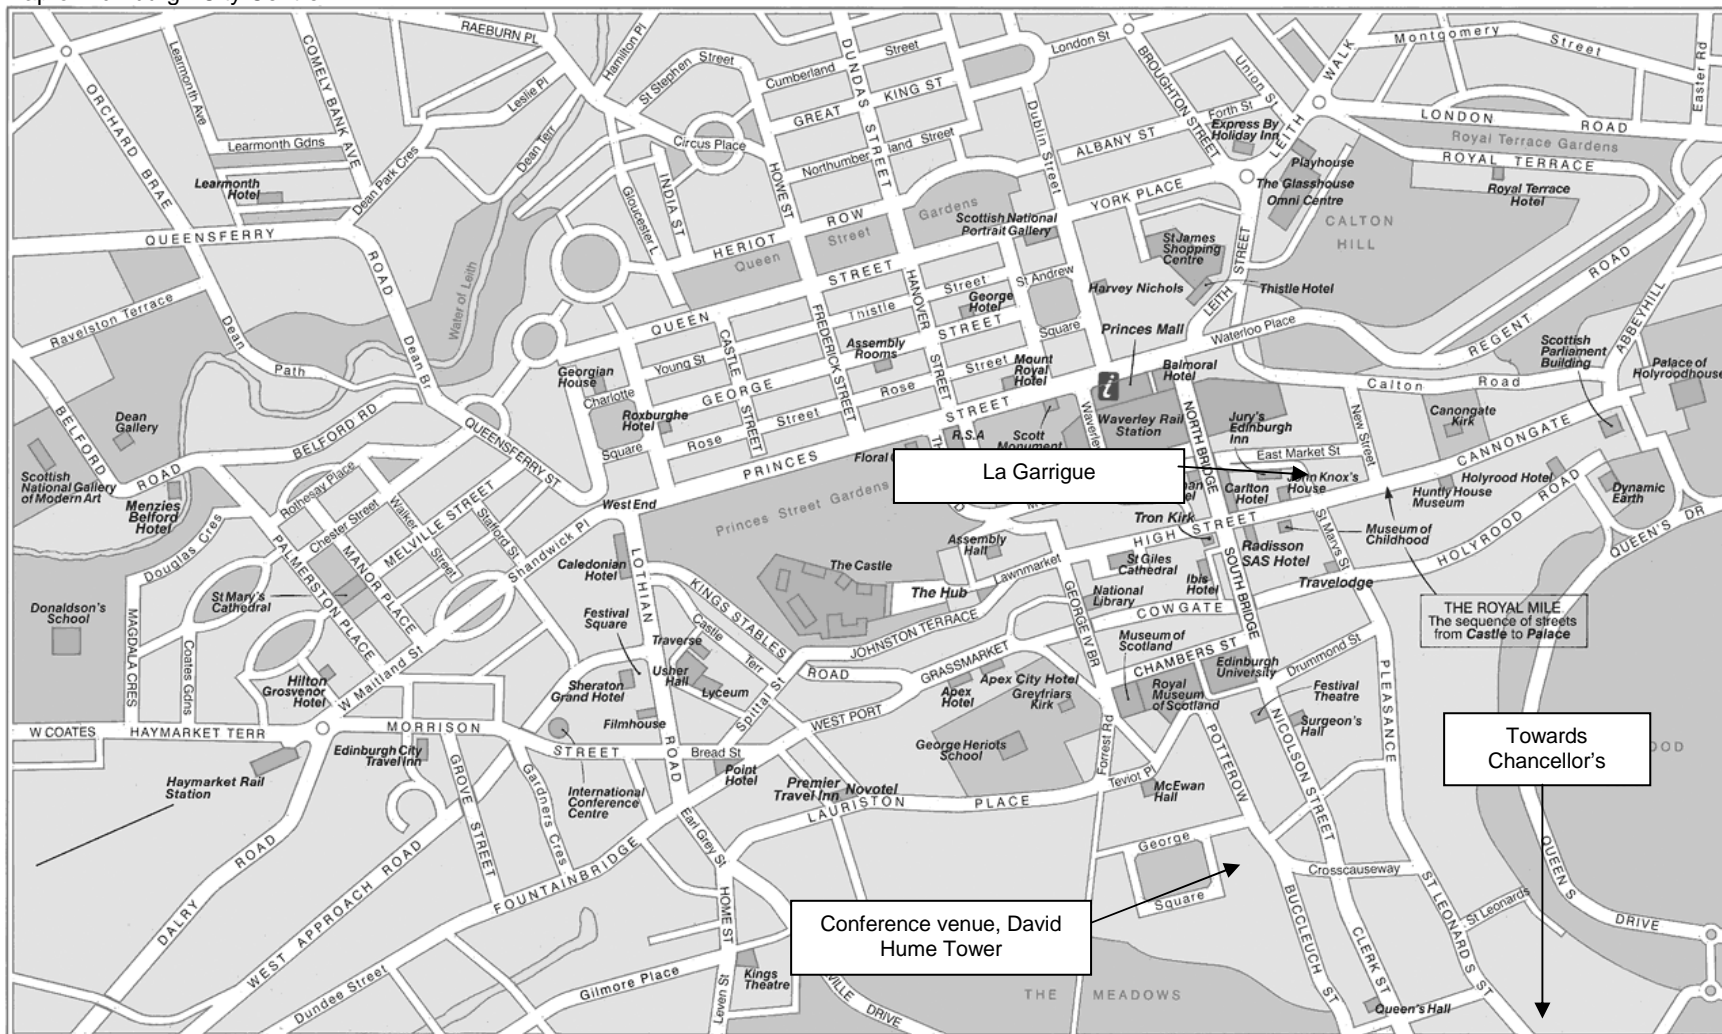

Map of Edinburgh City Centre

© Copyright 2005 Tourist Publications, Scotland.

Map with details of Chancellor's Court and David Hume Tower, Conference Room